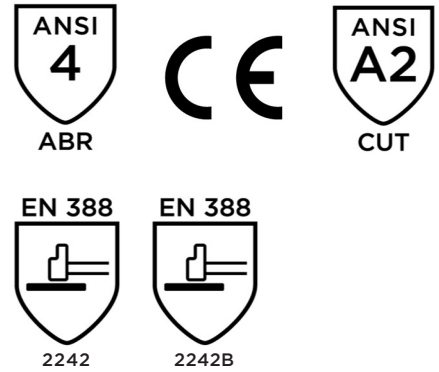

Previously known as: Powerflex® 80-100

Multi Purpose

Heavy Duty

Superb mechanical performance with comfort and a sure grip

- The Ansell ActivArm[®] 80-100 80-100 glove is designed for use in a wide range of handling and carrying applications
- For optimum productivity and safety in construction, transport, and shipping and receiving, the ActivArm[®] 80-100 glove is the smart and logical choice
- Thanks to its natural rubber coating, the Ansell ActivArm[®] 80-100 glove delivers excellent overall mechanical performance for maximal protection and durability
- The latex coating's raised crinkle finish gives the glove an excellent grip in both dry and wet conditions
- The automatic knitted liner delivers an optimally tensioned inner surface for superb fit and flexibility
- Available in sizes 6 through 10 in North America

Previously known as: Powerflex® 80-100

Key Features

- Crinkled finished coating for an excellent dry or wet grip for better safety and productivity

Performance Standards & Regulatory Compliance

REACH Compliant

Specifications

BRAND STYLE	DESCRIPTION	Gauge	SIZE	LENGTH	COLO R	PACKAG E
ActivArmr® 80-100	Palm Coated, Natural Latex Rubber, Cotton, Polyester, Knitwrist	10	6, 7, 8, 9, 10, 11	235 - 280 mm/ 9.25-11.02 inches	Blue	<ul style="list-style-type: none"> • 12 pairs in a bag, 12 bags in a carton